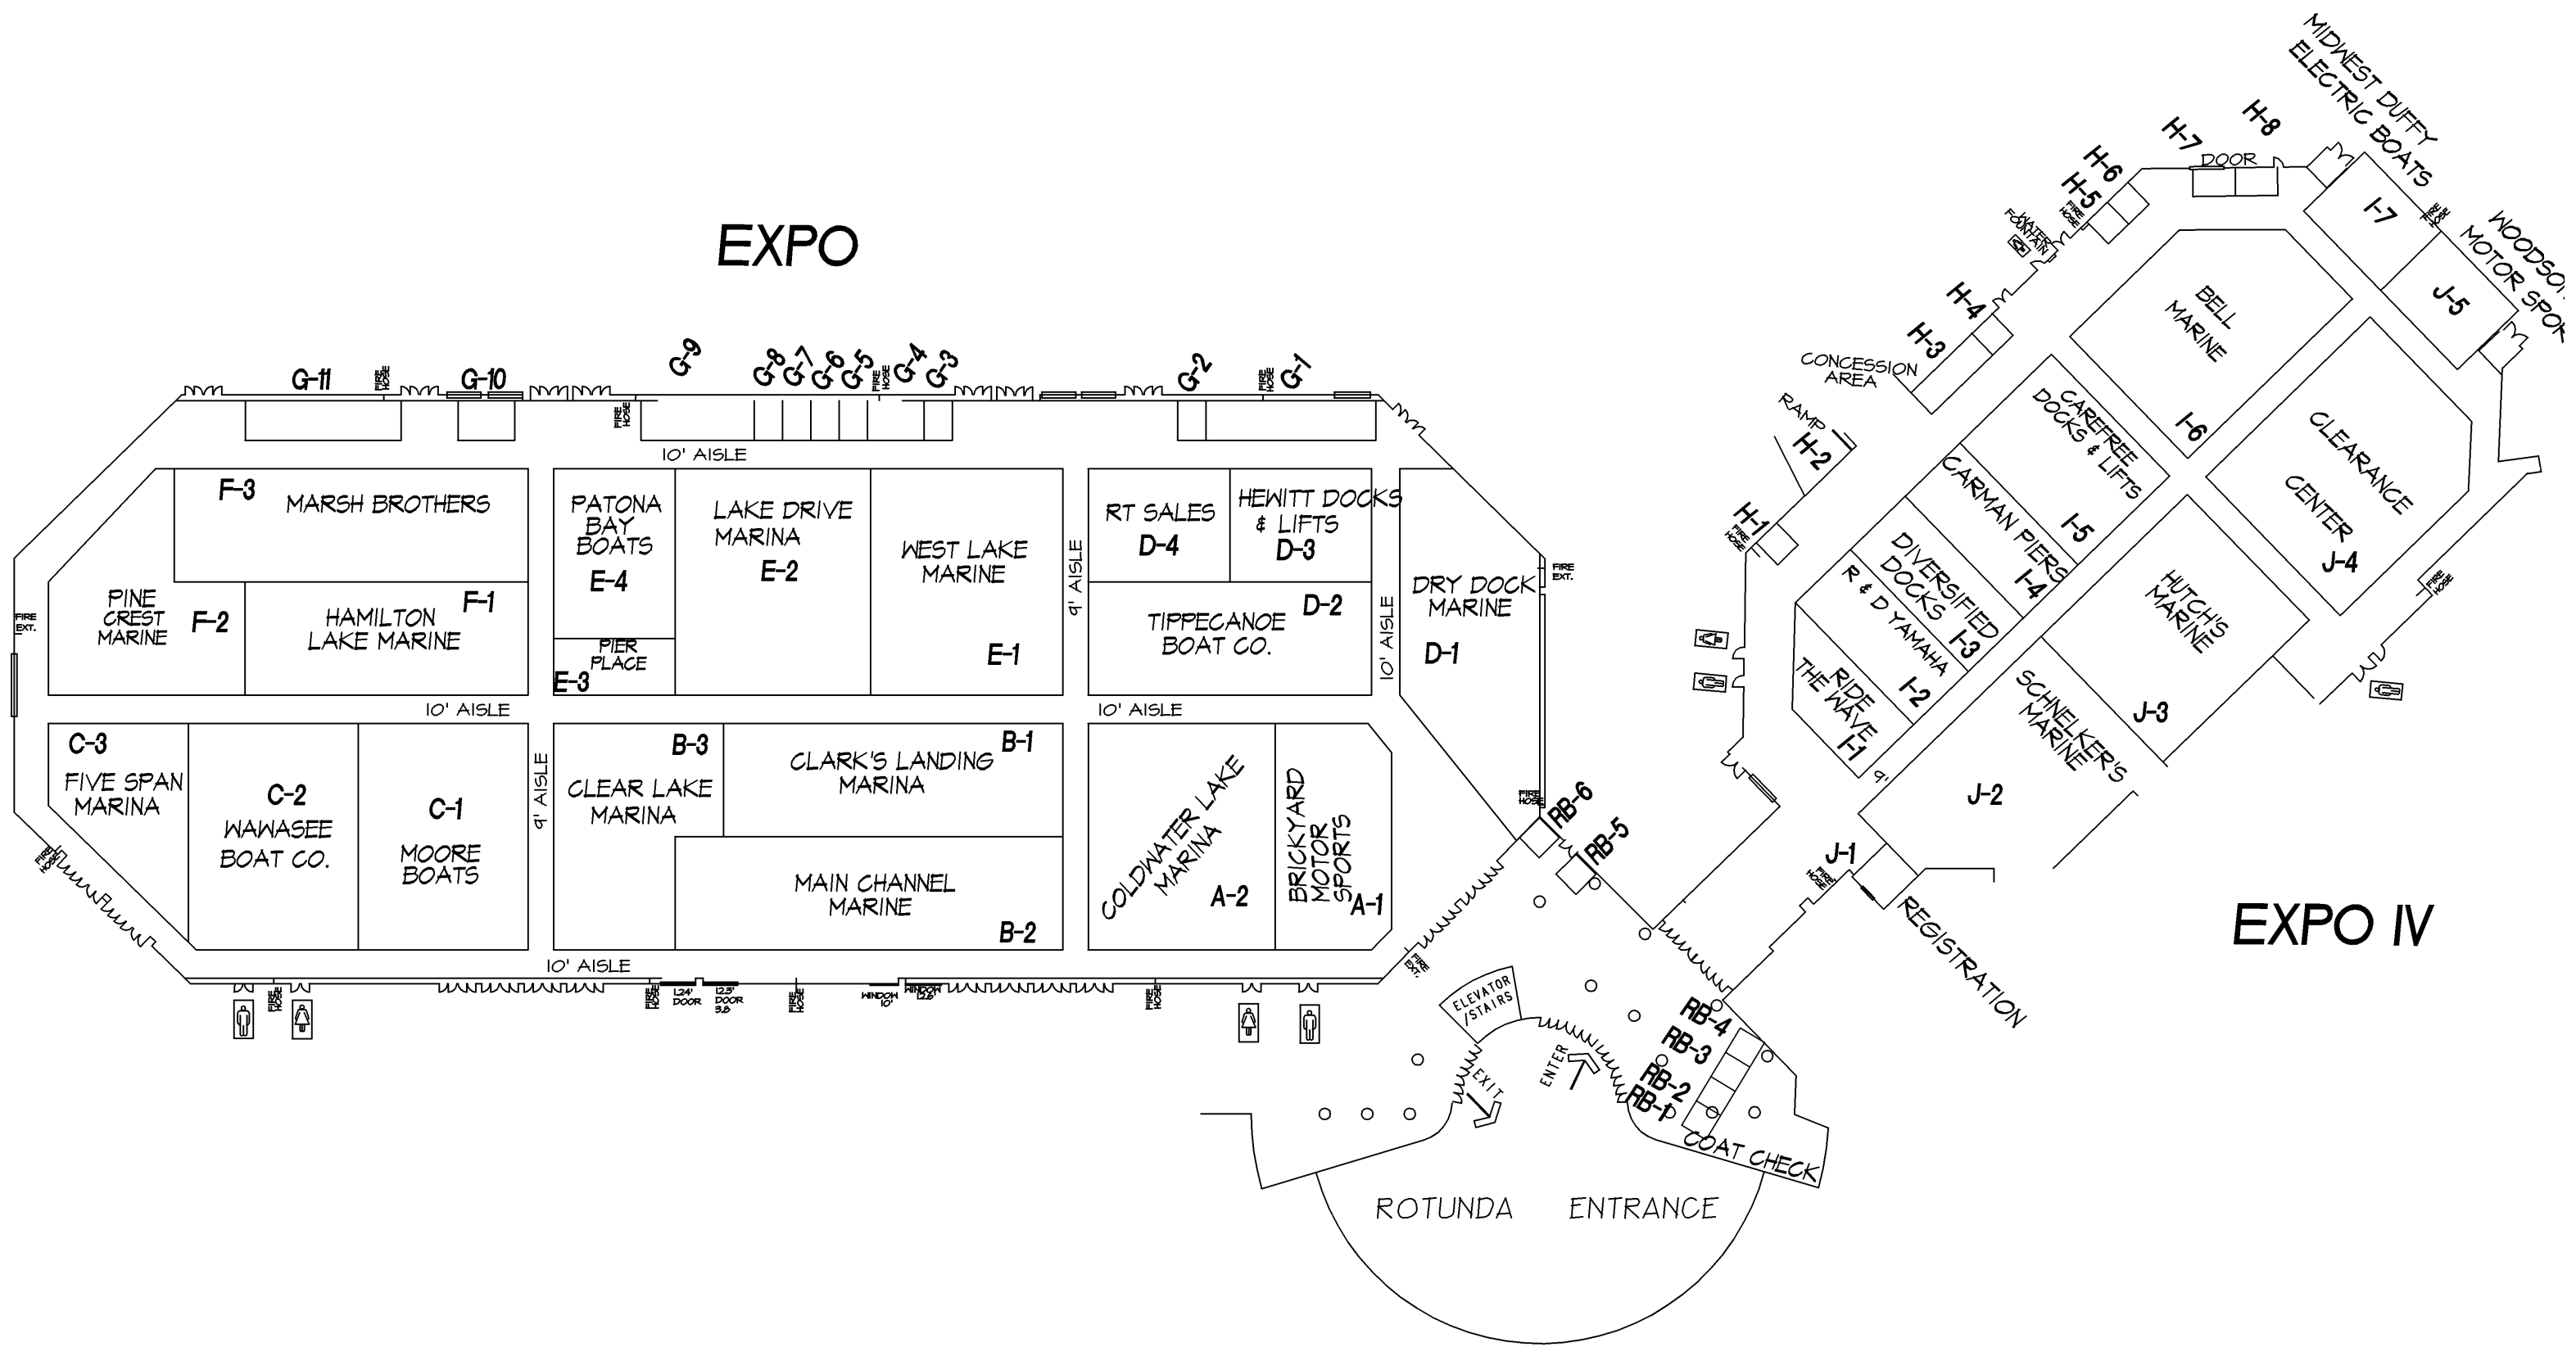

EXPO

2009 FORT WAYNE BOAT SHOW & SALE

LAYOUT AND DESIGN BY:
DICKMEYER & ASSOCIATES
Engineers-Surveyors, Inc.